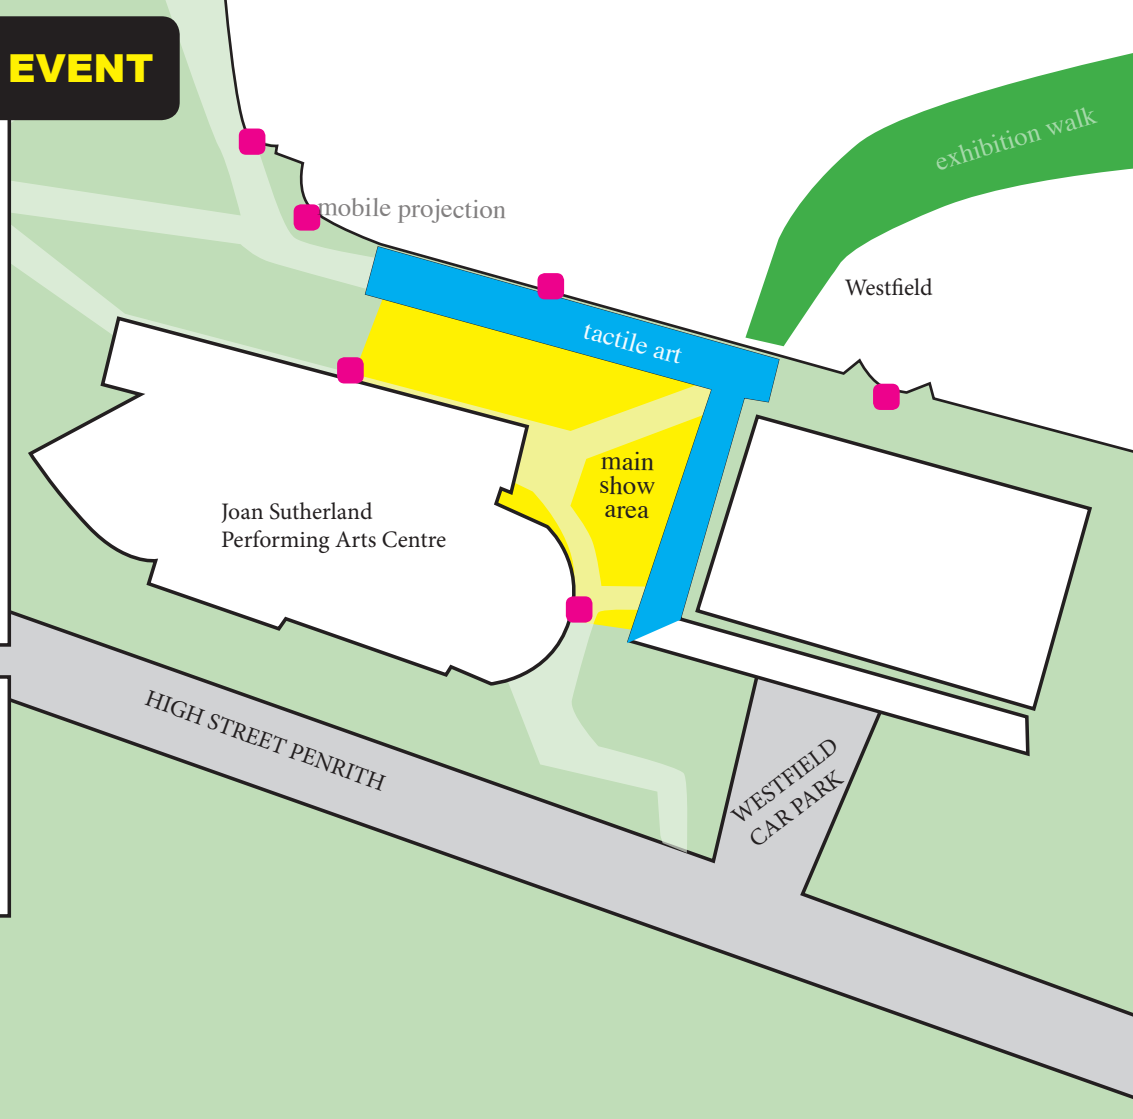

NO BOUNDARIES EVENT

P = Free Parking

**3 = limited hrs
of Free Parking**

**Priority
Parking**

< from the M4

In making this event enjoyable and inclusive for all, accessible parking & drop off zones and accessible toilets are available.

Mondo
VIEWING AREA

Westfield Car Park
3 hrs free parking

HIGH STREET PENRITH

WESTFIELD
CAR PARK

NO BOUNDARIES EVENT

NO BOUNDARIES EVENT

 Exhibition Walk - Art work in Westfield - until 5PM daily. Download "walking track" guide at download.noboundariesproject.info

 Tactile Art work on colonnade from 4pm onwards, 21 & 22 Sept

 Main Show Projection launches at 6pm, repeats until 10pm in the Mondo area, 21 & 22 Sept

 Mobile & Interactive Projection from 6pm onwards, 21 & 22 Sept located around the Mondo area (they move around, so may not be as marked on the map)

NO BOUNDARIES EVENT

- seats for:
- booked groups
 - mobility impaired
 - wheelchairs & friends

standing

Pathways (keep clear)

Nepean Community College

Accessible Toilet

FOOD COURT

Westfield