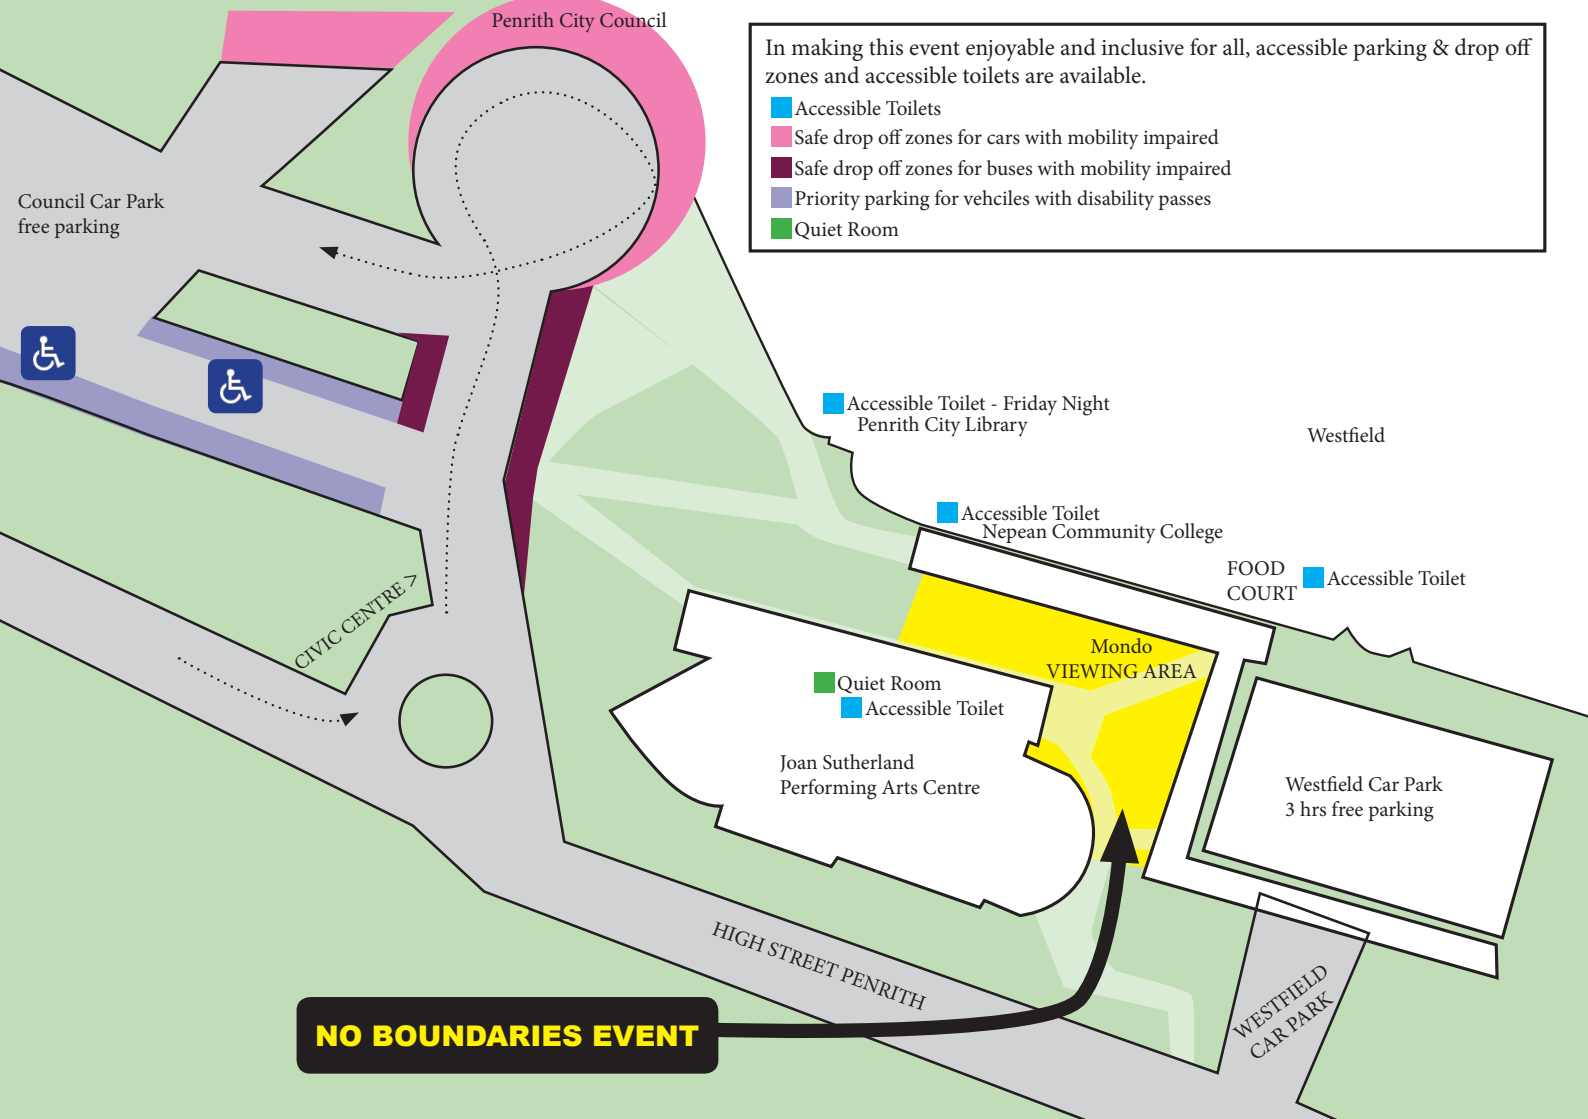

NO BOUNDARIES EVENT

P = Free Parking

**3 = limited hrs
of Free Parking**

**Priority
Parking**

< from the M4

In making this event enjoyable and inclusive for all, accessible parking & drop off zones and accessible toilets are available.

Mondo
VIEWING AREA

Westfield Car Park
3 hrs free parking

HIGH STREET PENRITH

WESTFIELD
CAR PARK

NO BOUNDARIES EVENT

NO BOUNDARIES EVENT

 Exhibition Walk - Art work in Westfield - until 5PM daily. Download "walking track" guide at download.noboundariesproject.info

 Tactile Art work on colonnade from 4pm onwards, 21 & 22 Sept

 Main Show Projection launches at 6pm, repeats until 10pm in the Mondo area, 21 & 22 Sept

 Mobile & Interactive Projection from 6pm onwards, 21 & 22 Sept located around the Mondo area (they move around, so may not be as marked on the map)

NO BOUNDARIES EVENT

- seats for:
- booked groups
 - mobility impaired
 - wheelchairs & friends

standing

Pathways (keep clear)

Nepean Community College

Accessible Toilet

FOOD COURT

Westfield